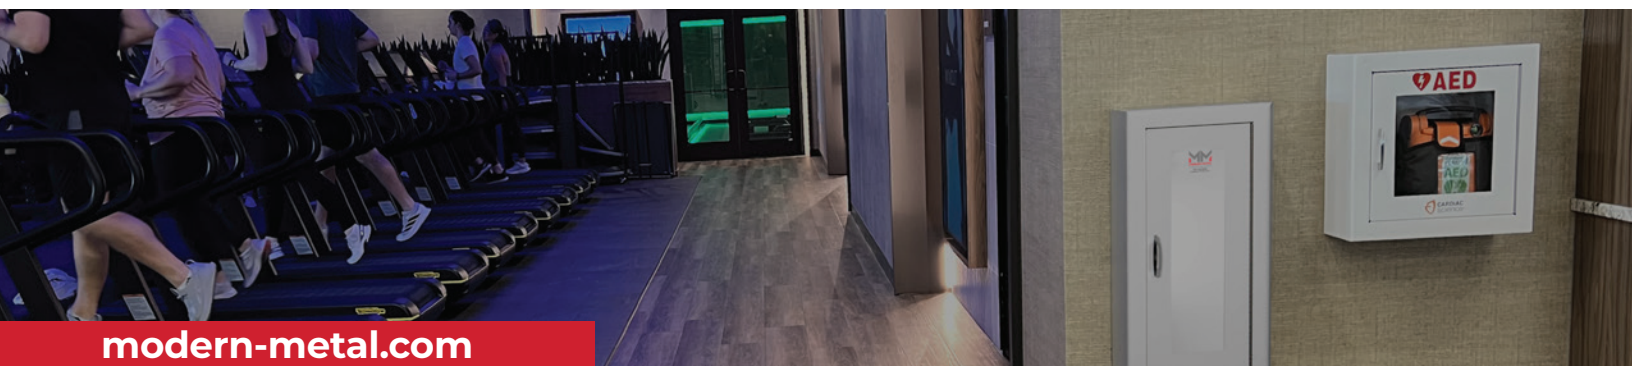

The **RescuePoint Economy** provides dependable AED protection in a cost-efficient, American-made surface-mount design. Built from 20-gauge steel with a durable white powder-coated finish, it's ideal for schools, community facilities, municipal buildings, and budget-sensitive projects.

A smart, affordable solution without compromising safety.